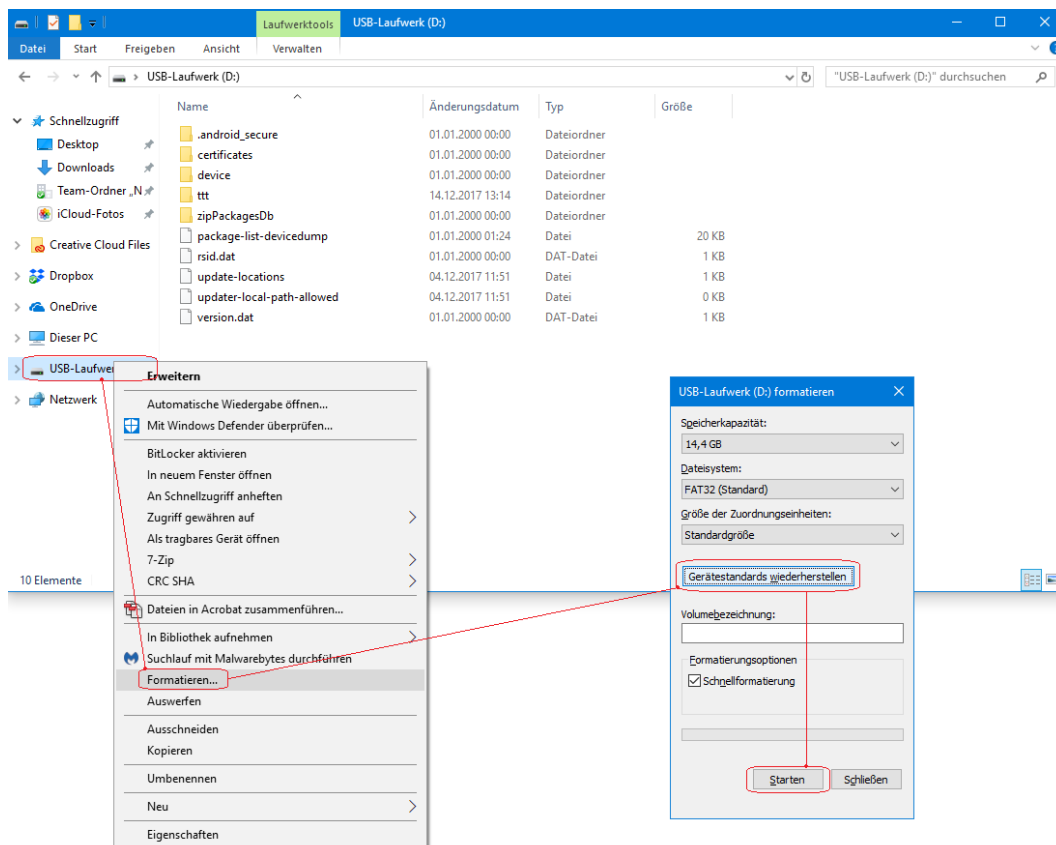

Es öffnet sich ein neues Fenster mit Formatierungsoptionen. Wählen Sie „Gerätstandards wiederherstellen“ und starten Sie den Vorgang. Das Popup „Formatierung abgeschlossen“ bestätigt den Erfolg der Aktion.

Sobald der Daten-Download erfolgreich abgeschlossen ist, öffnen Sie die heruntergeladene ZIP-Datei und kopieren den gesamten Inhalt auf die frisch formatierte Micro-SD-Karte.