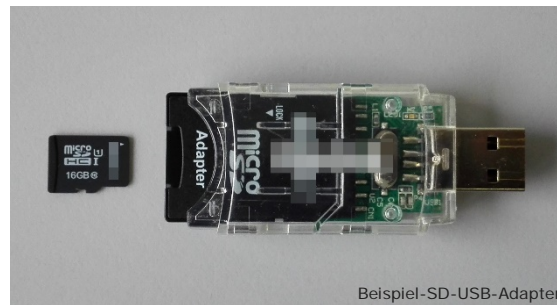

Parallel zum Daten-Download, empfiehlt es sich die vorgesehene Micro-SD-Karte vorzubereiten. Hierfür platzieren Sie diese in einem USB-Micro-SD-Adapter für eine USB-Verbindung, oder in einen SD-Kartenlese-Adapter-Steckplatz. Anschließend öffnen Sie Ihren Datei-Explorer am PC und wählen den Datenträger mit der rechten Maustaste aus, um im Kontextmenü den Punkt „Formatieren“ auszuwählen.

Beispiel-SD-USB-Adapter