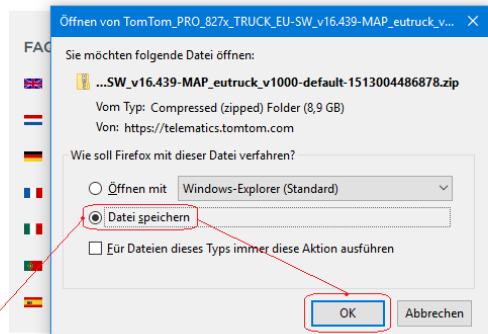

Login

DOWNLOAD UPDATES

This software package for a micro SD card includes a map and a software update for your TomTom PRO devices.

Note:
You can only update a device with the same map variant as pre-installed on the device. Otherwise the device will ignore the update.

Your region:

Europe

Your device:

TomTom PRO 8270/8275

Your download:

Please select

TomTom PRO 827x EU and TRUCK EU (15 GB)

TomTom PRO 827x EU (8 GB)

TomTom PRO 827x TRUCK EU (8 GB)

FAQ: TomTom PRO 8270/8275

[Click here to open the FAQ](#)

[Klik hier om de FAQ te openen](#)

[Klicken Sie hier, um die FAQ zu öffnen](#)

[Cliquez ici pour ouvrir la FAQ](#)

[Fai clic qui per aprire la FAQ](#)

[Clique aqui para abrir a Pergunta frequente](#)

[Haga clic aquí para abrir la sección de preguntas frecuentes](#)

Nach dieser Auswahl erscheint der Download-Button und Sie können die .zip-Datei mit dem gewünschten Inhalt herunterladen.

Login

DOWNLOAD UPDATES

This software package for a micro SD card includes a map and a software update for your TomTom PRO devices.

Note:
You can only update a device with the same map variant as pre-installed on the device. Otherwise the device will ignore the update.

Your region:

Europe

Your device:

TomTom PRO 8270/8275

Your download:

TomTom PRO 827x TRUCK EU (8 GB)

Download

TomTom PRO 827x TRUCK device software with Europe map for Truck-specific routing

Content details:

- TomTom PRO 827x Map TRUCK EU (1000.8638)
- TomTom PRO 827x Firmware (16.439.92969612f.0061.122)

Recommended micro SD card size

The following micro SD card size is recommended, because the unpacked file is usually bigger than the approximated size for the download:

- TomTom PRO 827x EU and TRUCK EU: 32GB
- TomTom PRO 827x EU: 16GB
- TomTom PRO 827x TRUCK EU: 16GB